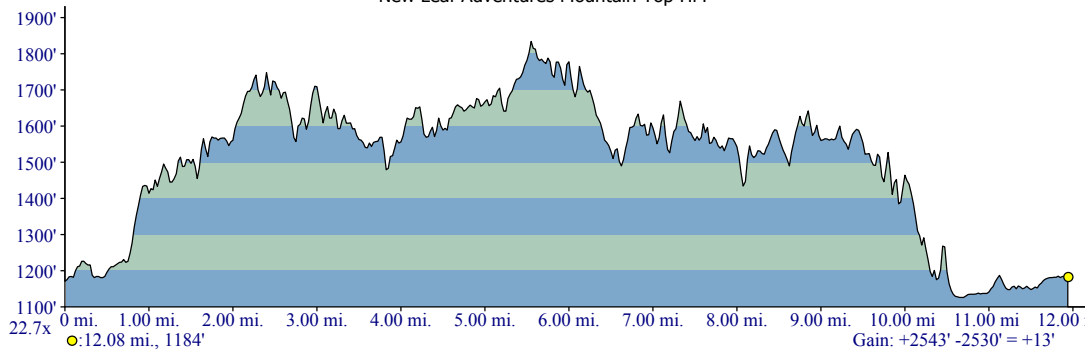

New Leaf Adventures Mountain Top HM

Profile created with TOPO!® ©2007 National Geographic (www.nationalgeographic.com/topo)